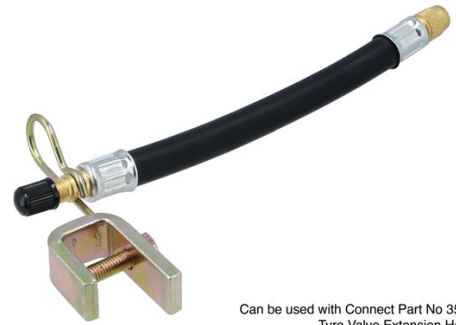

Tyre Valve Extensions Flexible Type 180mm 1pc

Lets you reach and connect to difficult to access valves so that the tyre pressure can be easily checked and adjusted. These flexible tyre valve extensions are available in three different lengths, making them suitable to fit; Motorcycles, caravans, cars, commercial vehicles and even twin wheel vehicles.

Additional Information

- Tyre Valve Extensions.
- Suitable for Car & Commercial vehicles.
- Michelin Flexible Type.
- Length: 180mm.
- 1pc.

<http://product/35083>

Can be used with Connect Part No 35086, Tyre Valve Extension Holder.